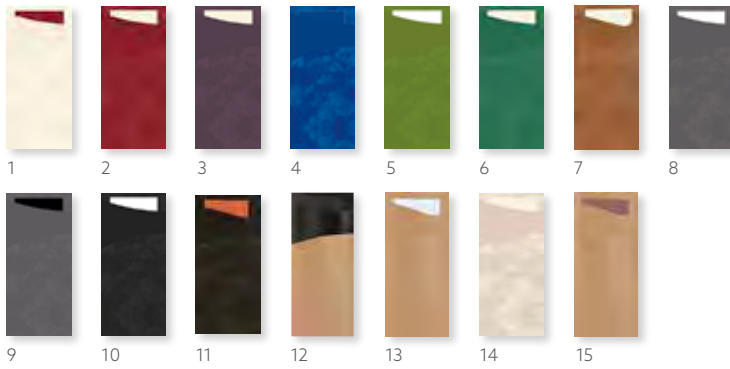

DUNI SACCHETTO® TISSUE, 8,5 X 19 CM