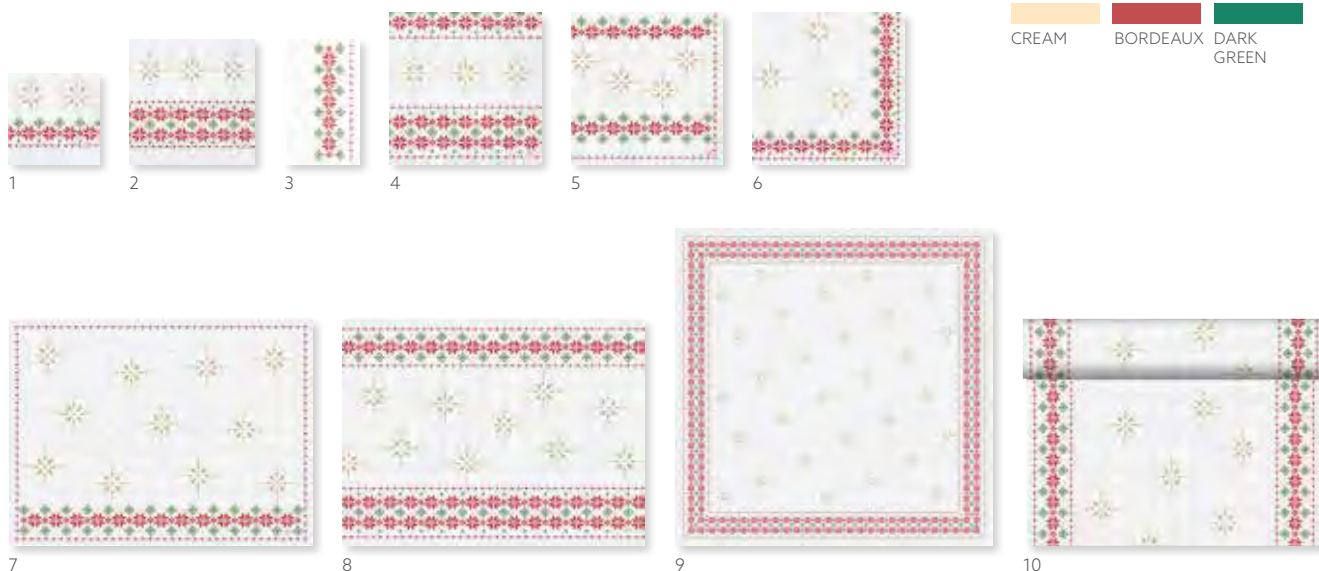

TRADITION

MATCHING COLOURS

NO	ART.	DESCRIPTION	PACK				NO	ART.	DESCRIPTION	PACK			
1	200801	Tissue Napkin, 3-ply, 24 x 24 cm	20 x 50	•	•	•	6	200809	Dunisoft® Napkin, 40 x 40 cm	6 x 60	•	•	•
2	200802	Tissue Napkin, 3-ply, 33 x 33 cm	10 x 50	•	•	•	7	200804	Dunicel® Placemat, 30 x 40 cm	5 x 100	•	•	•
	200803	Tissue Napkin, 3-ply, 33 x 33 cm	4 x 250	•	•	•	8	200806	Paper Placemat, 30 x 40 cm	4 x 250	•	•	•
3	201276	Tissue Napkin, 2-ply, 33 x 33 cm	4 x 300	•	•	•	9	200808	Dunicel® Slipcover, 84 x 84 cm	5 x 20	•	•	•
4	200805	Tissue Napkin, 3-ply, 40 x 40 cm	4 x 250	•	•	•		200810	Dunicel® Slipcover, 84 x 84 cm	1 x 100	•	•	•
5	200807	Classic Napkin, 40 x 40 cm	6 x 50	•	•	•	10	200811	Dunicel® Tête-à-Tête, 0,4 x 24 m	4 x 1	•	•	•